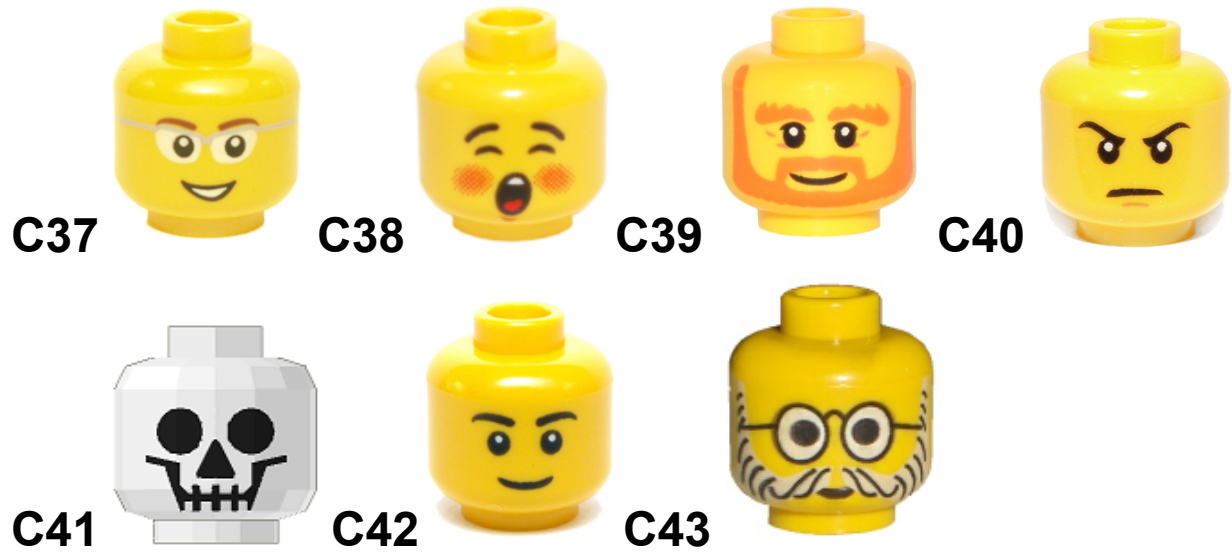

HEADS

Note: Images are not precisely to scale.
Descriptions follow pictures.

Descriptions:

C1 Minifig Head Male Cheeky Open Smile

C2 Minifig Head Big Smile with Freckles

C3 Minifig Head Dark Beard

C4 Minifig Head Black Goatee

C5 Minifig Head Brown Beard & Glasses

C6 Minifig Head Brown Beard Nice Smile

C7 Minifig Head Brown Goatee

C8 Minifig Head Brown Stubble Big Grin

C9 Minifig Head Cheeky Smile & Stubble

C10 Minifig Head Cheeky Smile