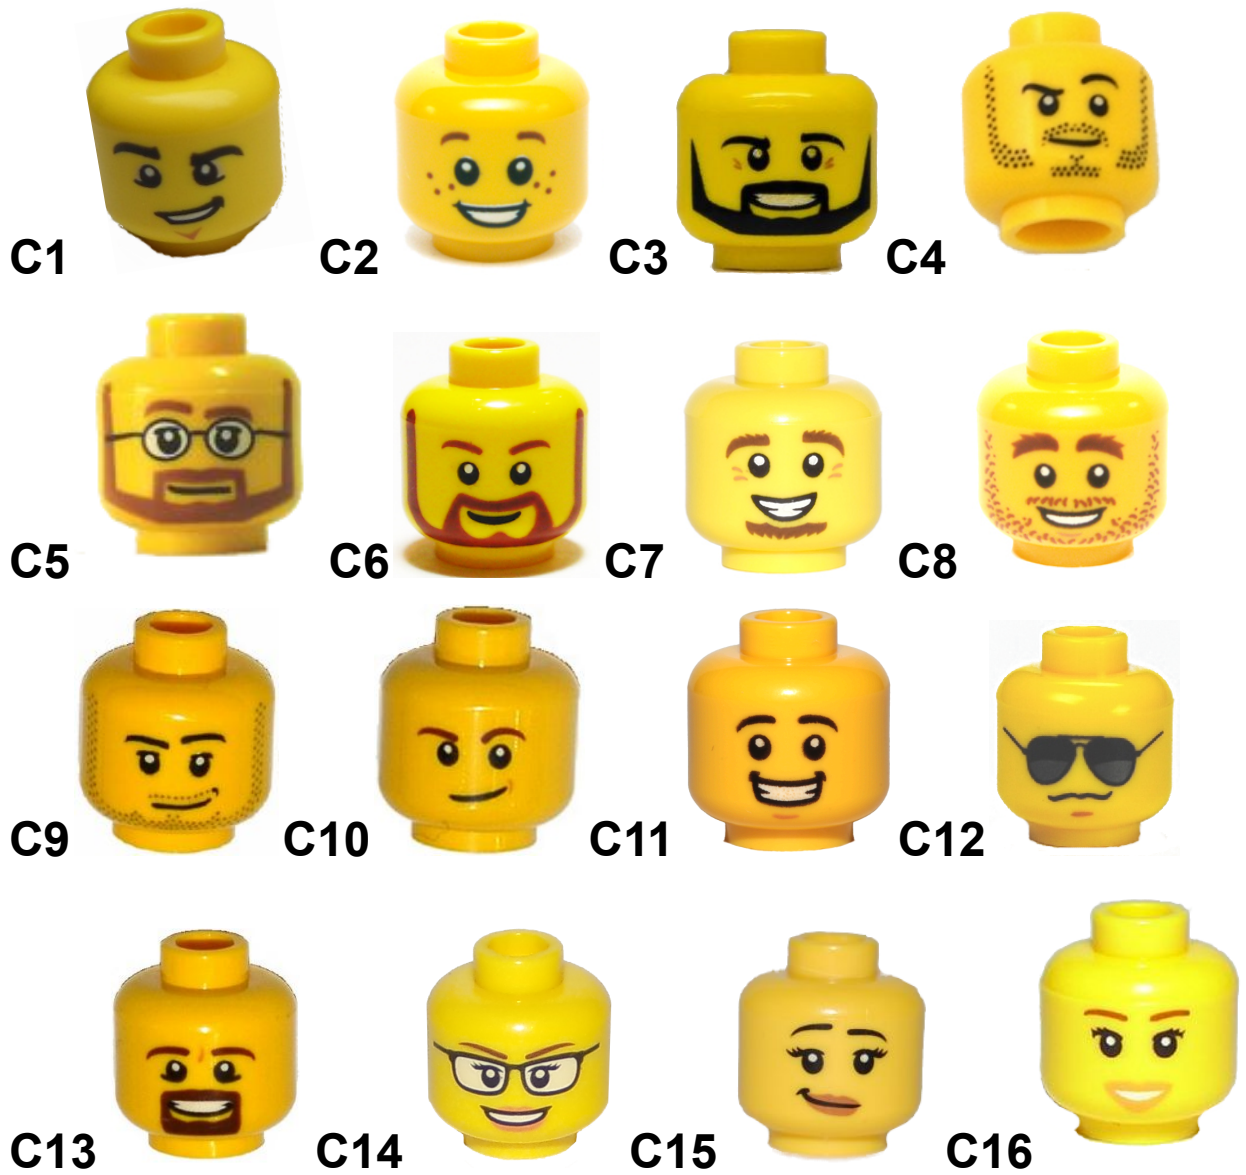

HEADS

Note: Images are not precisely to scale.
Descriptions follow pictures.

Descriptions:

C1 Minifig Head Male Cheeky Open Smile

C2 Minifig Head Big Smile with Freckles

C3 Minifig Head Dark Beard

C4 Minifig Head Black Goatee

C5 Minifig Head Brown Beard & Glasses

C6 Minifig Head Brown Beard Nice Smile

C7 Minifig Head Brown Goatee

C8 Minifig Head Brown Stubble Big Grin

C9 Minifig Head Cheeky Smile & Stubble

C10 Minifig Head Cheeky Smile